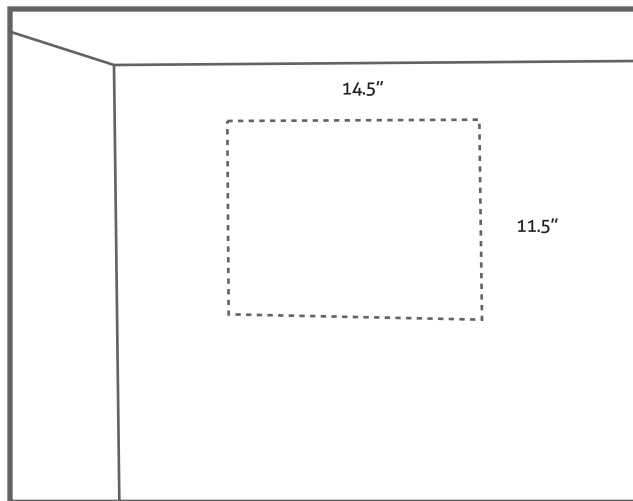

EXTERIOR VIEW

SHOWN IN MOCK 4 INCH DRYWALL

FRONT DIMENSIONS

DOOR OPENING MEASURES 11" x 10"

REAR DIMENSIONS

FAST, SIMPLE INSTALLATION

Locate wall studs and mark cut-out with pencil lines.

Cut sheetrock, insert safe and anchor to studs with drywall screws.