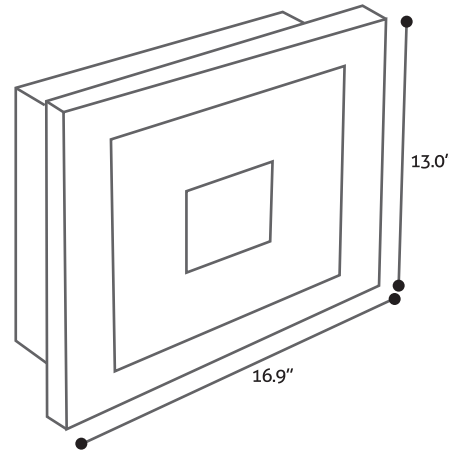

EXTERIOR VIEW

SHOWN IN MOCK 4 INCH DRYWALL

FRONT DIMENSIONS

DOOR OPENING MEASURES 11" x 10"

REAR DIMENSIONS

FAST, SIMPLE INSTALLATION

Locate wall studs and mark cut-out with pencil lines.

Cut sheetrock, insert safe and anchor to studs with drywall screws.